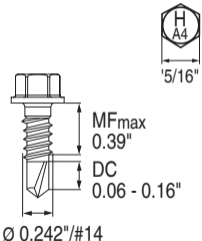

S-AD 12-14 x 3/4 HWH #3 SS316 #2322195

Rostfrei / Inox / Stainless A4

2325886-02.2021