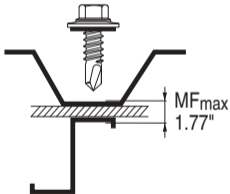

# S-MD 12-14 x 2 1/2 HWH #3 SS304 #2322186

Rostfrei / Inox / Stainless

2325889-02.2021