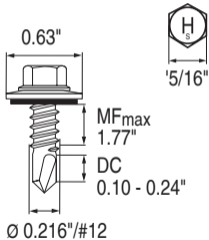

# S-MD 12-14 x 2 1/2 HWH #3 SS304 #2322186

Rostfrei / Inox / Stainless

2325889-02.2021